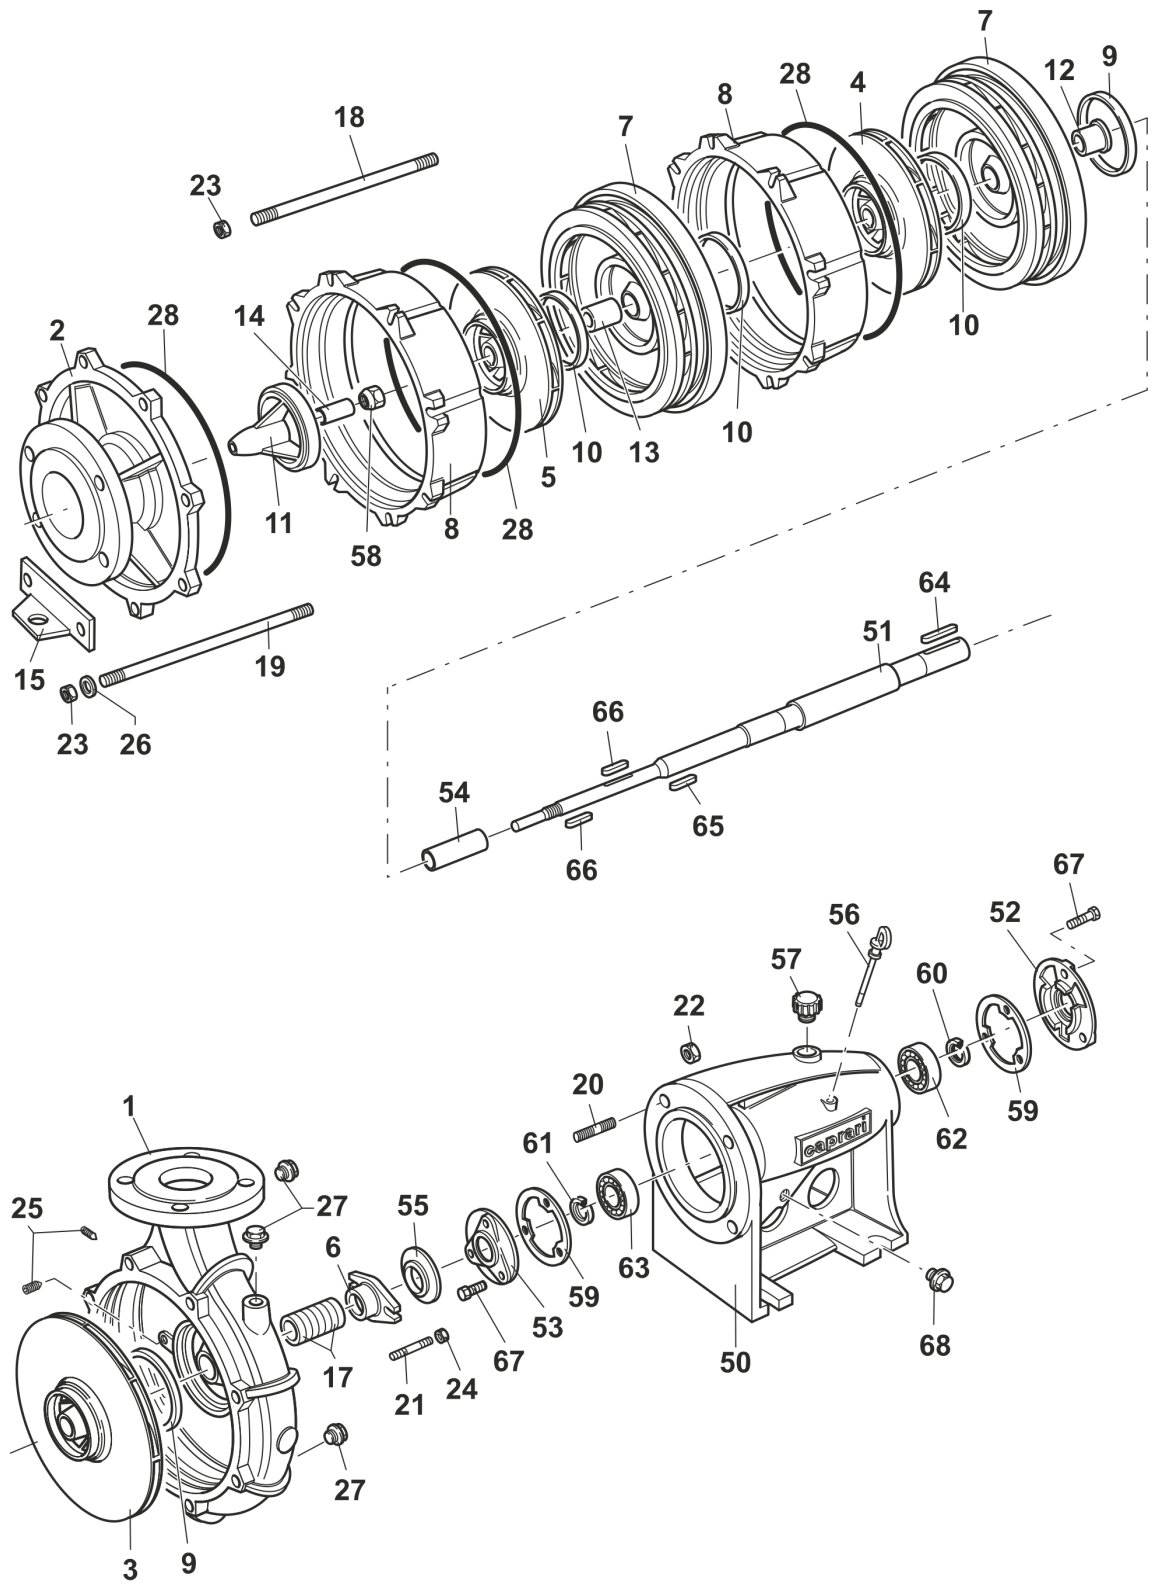

780213 - MEC-MR80-4/3A HORIZONTAL PUMP

COMPONENTS LIST

Pos.	Code	Serial N°	Description	Qty
1	400084	MEC80/330-1	DELIVERY CASING	1 PZ
2	400395	MEC80/330-3	SUCTION COVER	1 PZ
3	400776	MEC80-4/330-5A	IMPELLER D.334	1 PZ
4	400775	MEC80-4/260-5A	IMPELLER D.264	1 PZ
5	400775	MEC80-4/260-5A	IMPELLER D.264	1 PZ
6	410633	MEC80/260-8	STUFFING BOX	1 PZ
7	430389	MECM80-73	DIFFUSER	2 PZ
8	430392	MECM80-74	STAGE CASING	2 PZ
9	440538	MEC80/200-165A	WEAR RING	2 PZ
10	440538	MEC80/200-165A	WEAR RING	3 PZ
11	420153	MEC80/260-1029	WEAR RING WITH BEARING BUSH	1 PZ
14	330014	MEC80/260-13	BEARING BUSH	1 PZ
12	410721	MECM80-10	SPACER SLEEVE	1 PZ
13	410721	MECM80-10	SPACER SLEEVE	1 PZ
15	450404	MECM80-207	STAND FEET	1 PZ
16	330737	MEC125/330-141	GASKET FOR SUCTION COVER	2 PZ
17	330345	MEC80/260-33	PACKING	7 PZ
18	300572	PS01099	SPECIAL STUD M14X220	8 PZ
19	300575	PS01100	SPECIAL STUD M14X230	2 PZ
20	300367	PN0722	STUD M16(6G/6G)X35 UNI 5909-5.8	4 PZ
21	300394	PN02007	STUD M10(6G/6G)X50 UNI5909	2 PZ
22	310031	DN0724	NUT M16 UNI 5588-6S	4 PZ
23	310028	DN0734	NUT M14 UNI 5588-6S	10 PZ
24	310201	DN01374	NUT M10 UNI5588-A2	2 PZ
25	300745	GC0735	DOWEL M10X12 UNI 5923-12.9	2 PZ
26	310321	RLS0250	WASHER 15X31X3	2 PZ
27	310714	TF01304	PLUG 3/8"GAS CONICAL (AFL N.290/292)	3 PZ
28	330466	OR01000	OR SEAL 329,79X3,53 OR41300 (AP)	2 PZ
50	440806	MEC3A-178	PEDESTAL	1 PZ
51	411163	MEC3AMR-4/3-1007	PUMP SHAFT + CSN L.817	1 PZ
62	350087	CSN0940	BEARING 3208/C3 (N.14 BALLS)	1 PZ
63	350113	CSN0943	BEARING 3307/C3	1 PZ
52	410672	MEC3A-9	BEARING COVER	1 PZ
53	410672	MEC3A-9	BEARING COVER	1 PZ
54	410862	MEC3AU-220	SHAFT SPACER SLEEVE	1 PZ
55	310836	MEC80/260-18	DEFLECTOR	1 PZ
56	310817	MEC3A-26	OIL DIPSTICK	1 PZ
57	310743	MEC1A-28	OIL FILTER PLUG	1 PZ
58	330133	DS02310	NON-STANDARD NUT M24X2X21 UNI7474	1 PZ
59	330825	MEC3A-146	GASKET FOR FLANGE	2 PZ
60	330263	AT0362	SEAL RING 40x52x7	1 PZ
61	330259	AT01785	SEAL RING 35x52x7	1 PZ
64	310462	LCH0458	FEATHER KEY A10X8X70 UNI6604-C50	1 PZ
65	310434	LCH0760	FEATHER KEY A8X7X35 (TOL.UNI6604)-C50	1 PZ
66	310434	LCH0760	FEATHER KEY A8X7X35 (TOL.UNI6604)-C50	2 PZ
67	300055	VTE0116	SCREW M8X20 UNI 5739-8.8	6 PZ
68	310714	TF01304	PLUG 3/8"GAS CONICAL (AFL N.290/292)	1 PZ